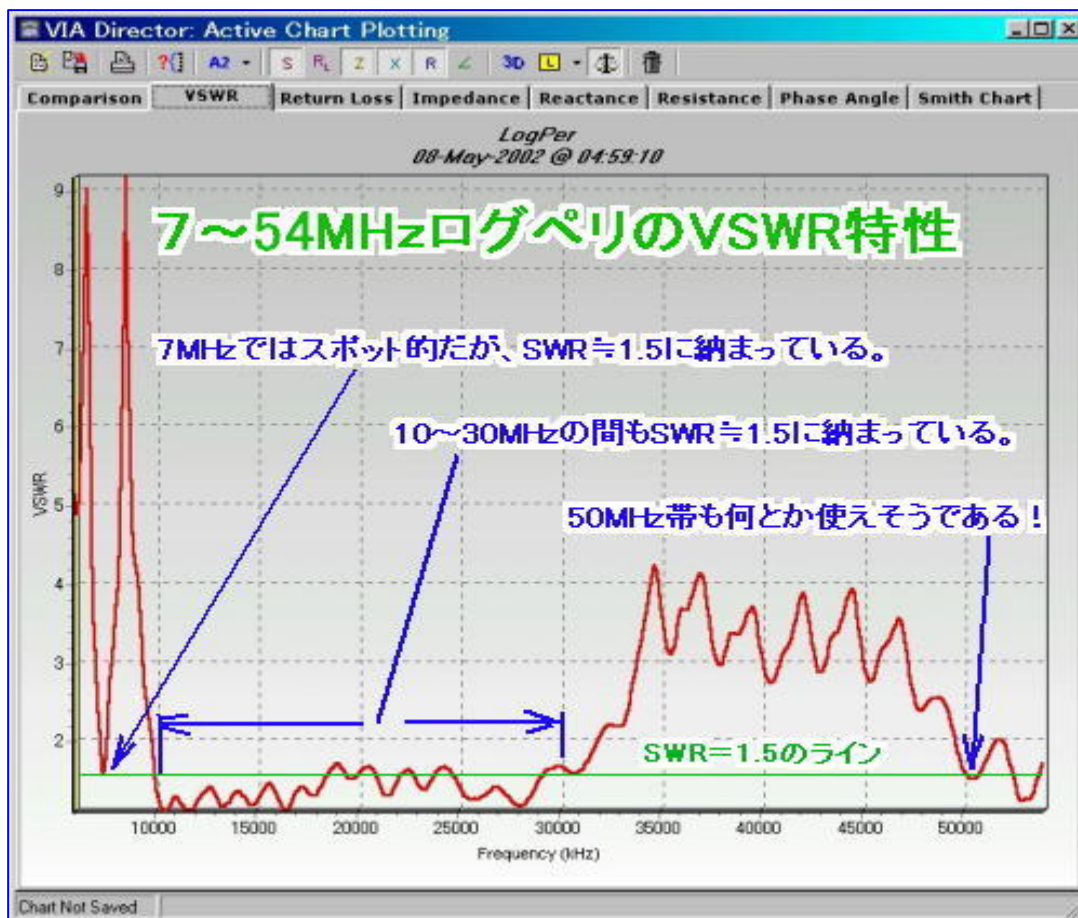

Know-How for the personal computer beginner

I have "IT-Leader No:14YKS0015" qualification authentication in Fukuoka Prefecture .

The author and editor ⇒ JA6HW: SUMII Yhoji E-Mail: ja6hw@jarl.com

Tel & Fax 0930-22-9105. Address: 〒824-0022 Inadou 3021-15 .Yukuhashi City Fukuoka Prefecture Japan

3rd a carried "Log Periodic Antenna for 7~54MHz

It lasts!