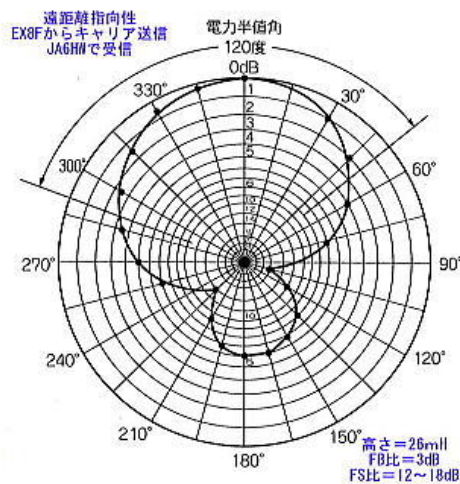

2nd a carried "2el for 3.5MHz

The next carried "2 element, beam" for 3.5MHz.
This element is "Linea loading type".