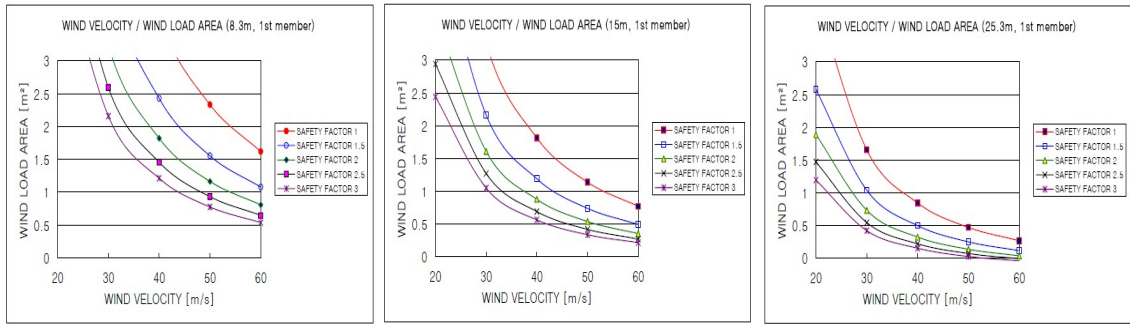

A part of the book which I wrote .

First, a carried "HW-9" antenna.

The antenna carried first is 3 band, beam antenna of 9 element. Two "parallel elements" that resonate frequency is a little wrong are being used to take "a broad-band" with 28MHz on the top and bottom side of 14&21MHz radiator