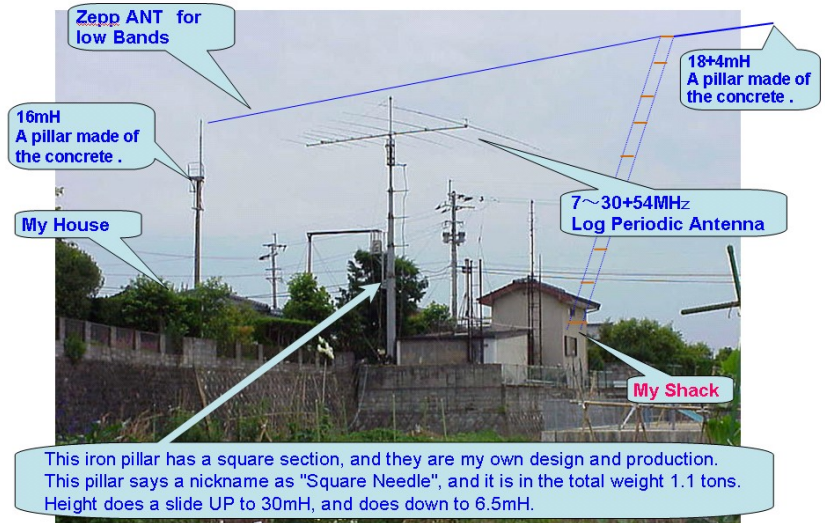

For IK1MNJ via JA10YY om

The location of JA6HW

All about by my "Square-Needle".

The nick name of this tower is called "Square-Needle". It was designed by me in 1974, and it was built.

The simulation of the strength.