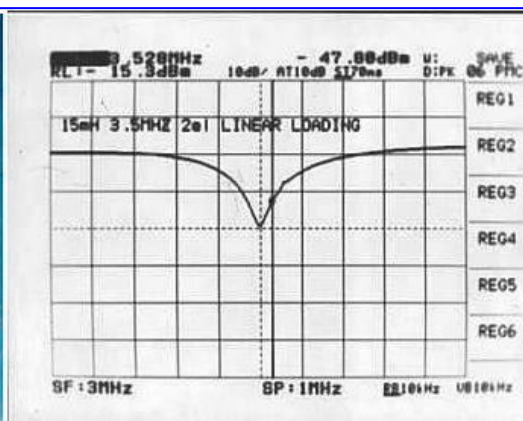

2nd a carried "2el for 3.5MHz

The next carried "2 element, beam" for 3.5MHz.
This element is "Linea loading type".

CQ誌2001年12月号掲載
JA6HW開発・作成

Know-How for the personal computer beginner

I have "IT-Leader No:14YKS0015" qualification authentication in Fukuoka Prefecture .