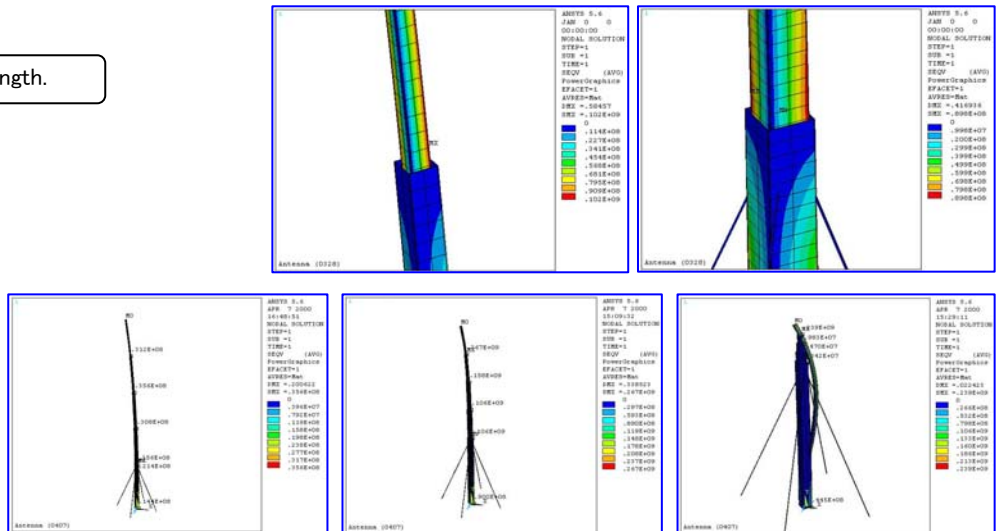

The simulation of the strength.