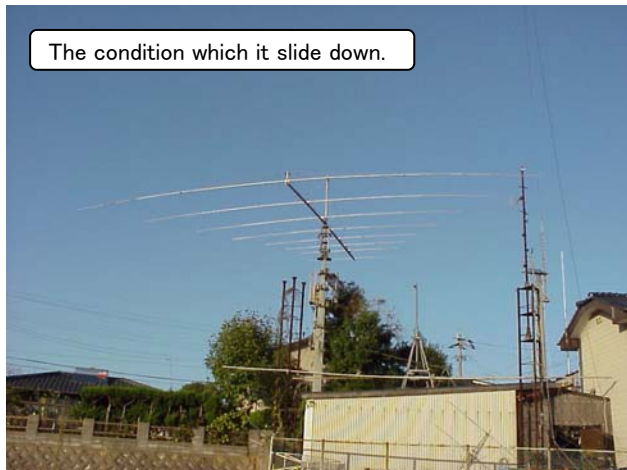

Know-How for the personal computer beginner

I have "IT-Leader No:14YKS0015" qualification authentication in Fukuoka Prefecture .

The author and editor ⇒ JA6HW: SUMII Yhoji E-Mail: ja6hw@jarl.com

Tel & Fax 0930-22-9105. Address: 〒824-0022 Inadou 3021-15 .Yukuhashi City Fukuoka Prefecture Japan

3rd a carried "Log Periodic Antenna for 7~54MHz

It lasts!